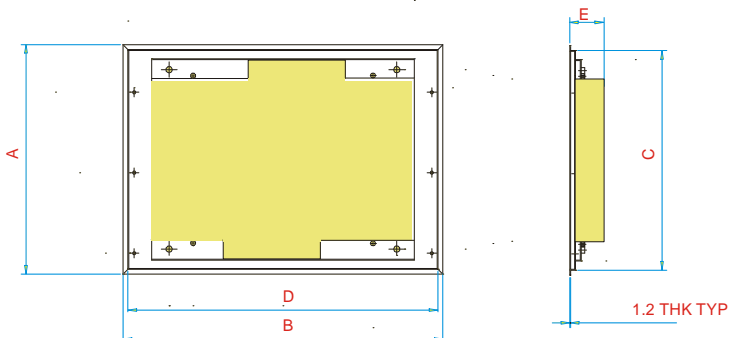

AQUAVISION

Sales Information

Model AVF 40-4LCD

Bezel size

Model	Screen Size	A Overall Height	B Overall Width	C Cut out Height	D Cut out Width	E Max Depth
AVF-40-4LCD	40"	692mm	1049mm	683mm	1040mm	120mm

Screen

LCD TFT
 1366 x 768 (16:9)
 PAL/SECAM-B/G, D/K, L
 Full Auto Tuning
 TeleText/FastText
 Heated Screen
 Viewing angle 178° x 178°
 Brightness 500CD/m²
 Contrast 1200:1

Inputs

1 x Scart (Fully Wired R, G, B.)
 1 x Scart (Half Wired)
 1 x Composite AV (Yellow, Red and White)
 1 x S- Video
 1 x PC D- Connector + 3.5mm Audio
 1 x Analogue Tuner
 1 x Digital Tuner
 1 x Component Video
 2 x HDMI input
 1 x RS232 9-pin "D"