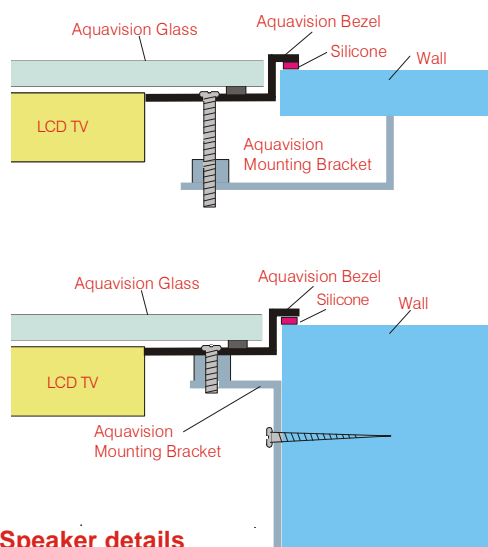

LCD TFT
 1366 x 768 (16:9)
 PAL/SECAM-B/G, D/K, L
 Full Auto Tuning
 TeleText/FastText
 Heated Screen
 Viewing angle 178° x 178°
 Brightness 500CD/m²
 Contrast 1200:1

Inputs

1 x Scart (Fully Wired R, G, B.)
 1 x Scart (Half Wired)
 1 x Composite AV (Yellow, Red and White)
 1 x S- Video
 1 x PC D- Connector + 3.5mm Audio
 1 x Analogue Tuner
 1 x Digital Tuner
 1 x Component Video
 2 x HDMI input
 1 x RS232 9-pin "D"

Glass Finishes

Mirror Vision as standard.

Sound

Nicam Stereo
 2 x 4 Watts (PMPO) 8 Ohms
 5 Band Graphic Equaliser
 Auto Volume Control

Optional

RSP4 Hard wired control panel with switch mimic connection.

Installation Schematic